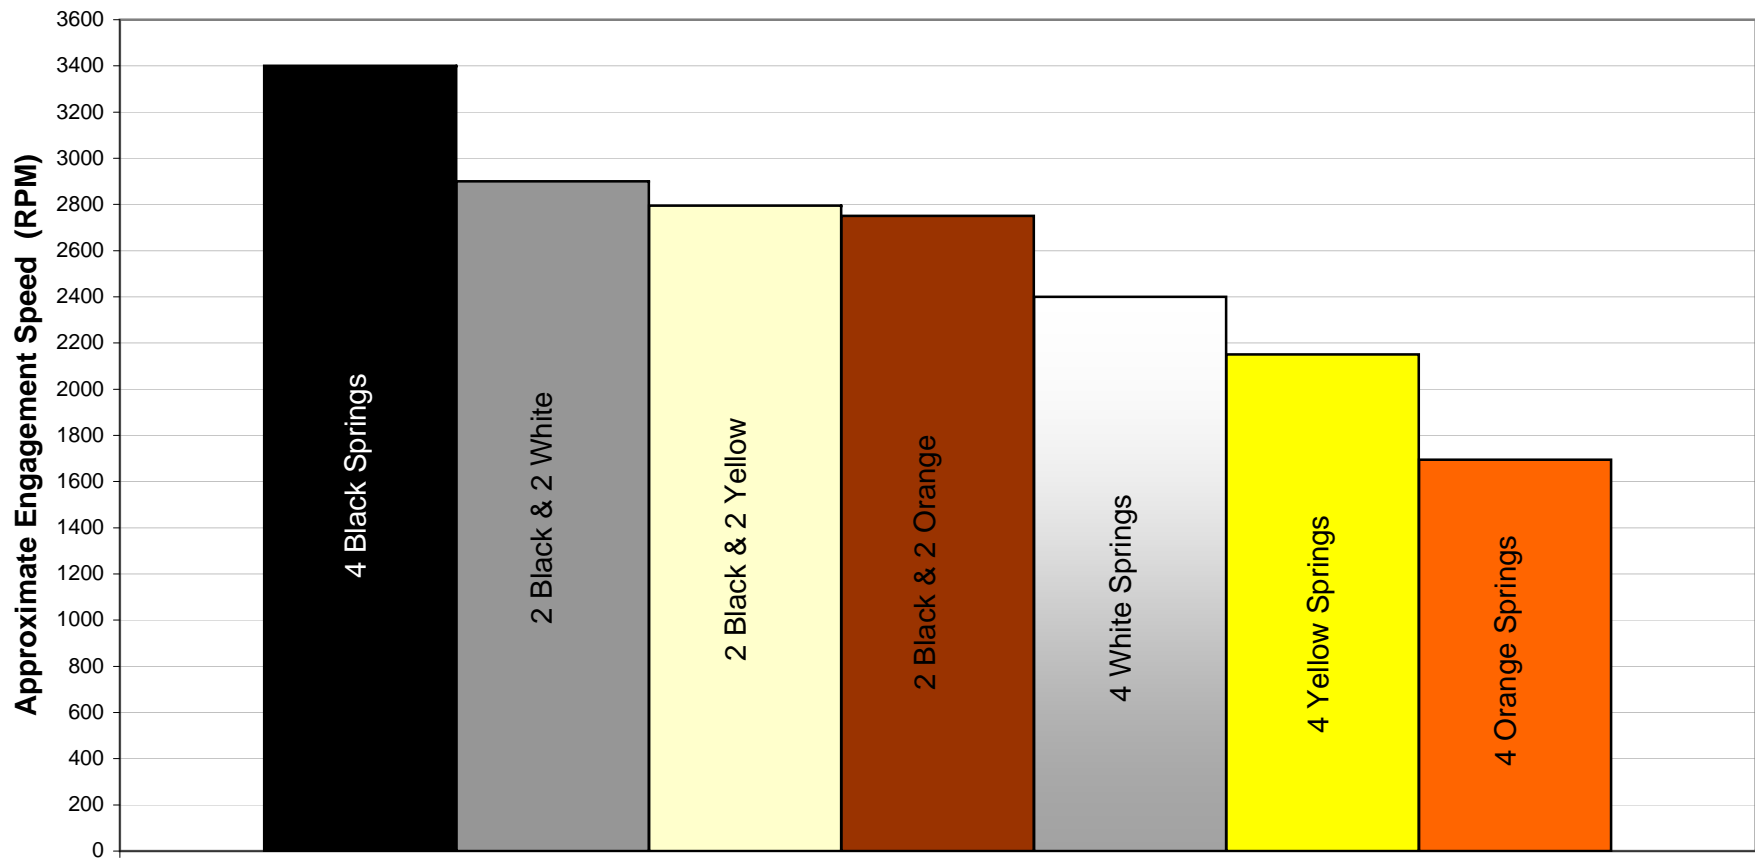

HILLIARD INFERNO - FURY / FLURRY Engagement Speeds

* Engagement speed is defined as the speed at which the shoes first touch the drum. (NOT LOCK UP SPEED)