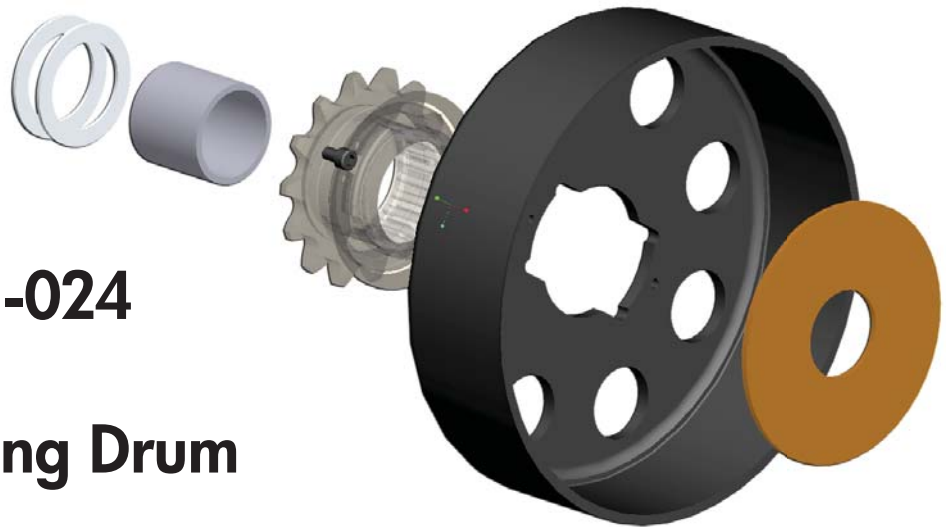

# INFERNO

**Stamped Racing Drum Conversion Kits  
Use your Bully / SMC / Tomar drivers with  
an Inferno *FURY* or *BLAZE* Drum Clutch**

**Kit #8444-9U-024**

**Includes:**

**Stamped Racing Drum  
Flat Washer**

**Hub Spacers- 6**

**Hardened Bearing Race**

**(Sprocket, snap ring & screw not included in kit)**

***Contact your local  
dealer for pricing***

***www.infernoclutch.com***